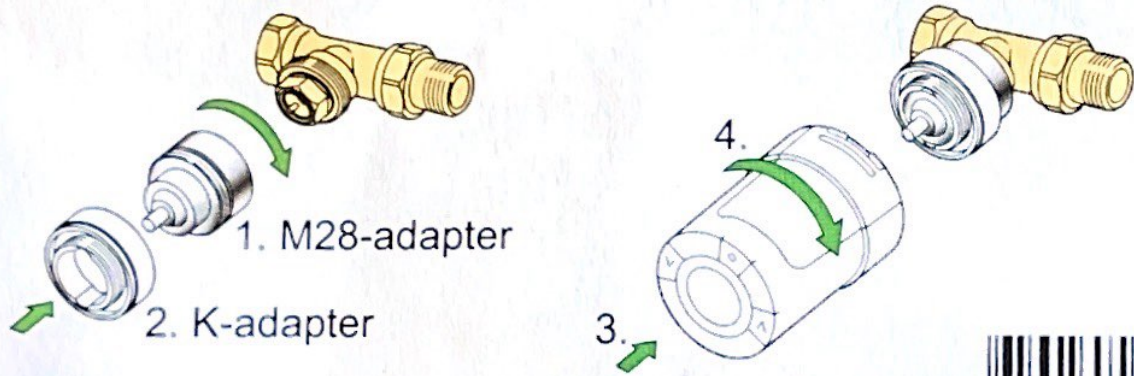

M28 ADAPTER (MMA)

ENGINEERING
TOMORROW

013R9550 / VIHMI402